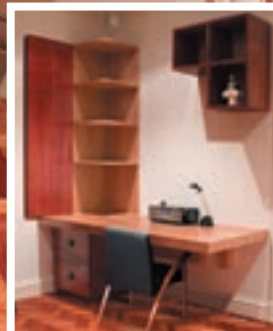

Seriously
Good
Furniture

Cantilevered Desktop in Fiddleback Shining Gum with pencil drawer and storage drawers beneath. Red gum 'Pillar' Corner Cabinet for extra storage.

Bringing a sense of artistry, innovation and time-honoured craftsmanship to Australia's stunning native timbers. Heartwood – simply outstanding solid timber furniture.

Desire
instantly
Love
forever

Innovative
Custom
Design

'Deco' Dining Table in Tasmanian Myrtle

'Swivel draw' Entrance Table in Yellow Stringybark

www.heartwood.com.au

Factory & Showroom

Unit 1 (rear) 'The Ridge' 266 Bolton St,
Eltham VIC 3095 Telephone **03 9431 6110**